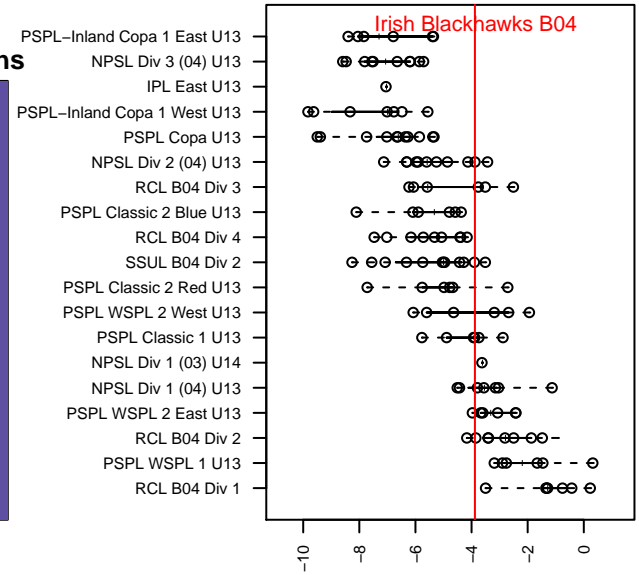

**attack and defense rating
relative to others at age
and all opponents in last 13 months**